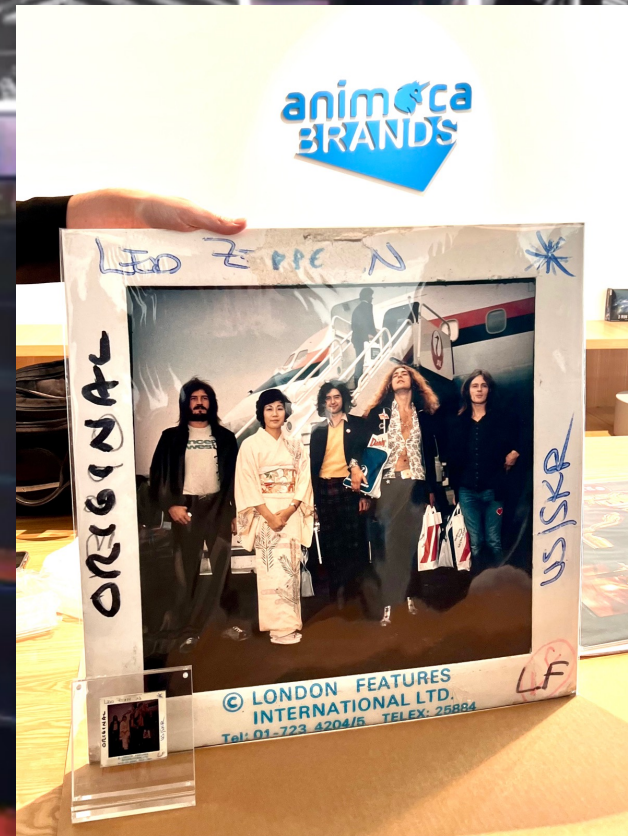

Globe Photo Agency, founded in 1939, is recognized as one of the world's leading Celebrity Photo Agencies. Globe Photos' library houses over 20 million images in color and black and white, representing material produced by photographers throughout the world. Contact us for volume discounts and wholesale specials.

THE LEGENDS OF ROCK

animoca
BRANDS

Freddie Mercury - Queen

LF MEN AS WOMEN

© LONDON FEATURES INTERNATIONAL LTD
3 BOSCOBEL STREET
LONDON, NW8 8PS

Tel: 071-723 4204 FAX: 071-723 9201

© LONDON FEATURES INTERNATIONAL LTD
3 BOSCOBEL STREET
LONDON, NW8 8PS ORIGINAL